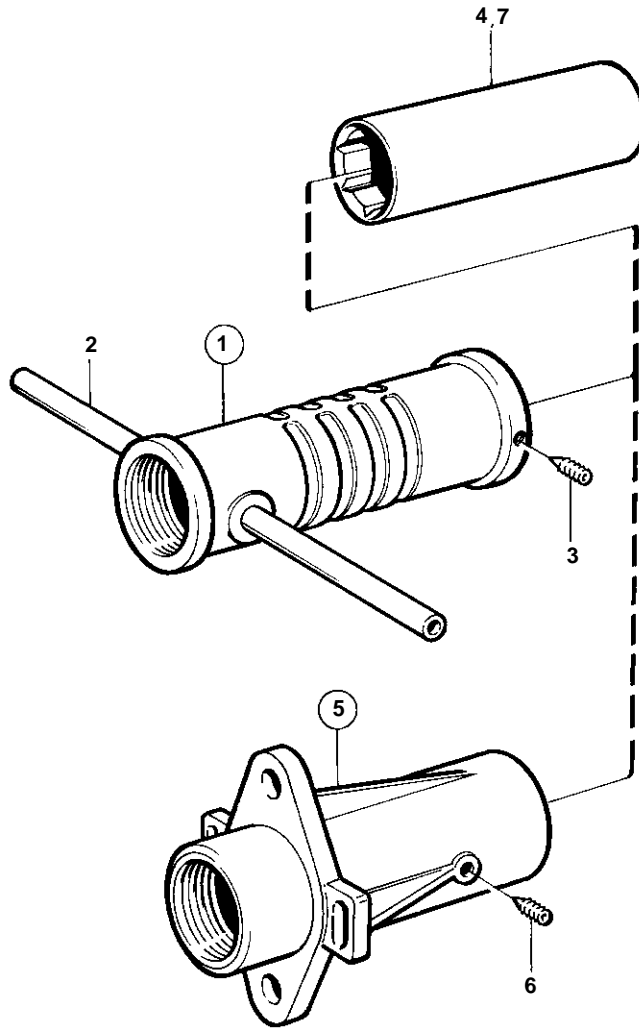

COMMON

9665

COMMON

| REF | PART NO. | QTY | DESCRIPTION | NOTES |
|-----|----------|-----|------------------|---------------------------|
| 1 | 827886 | 1 | Stern bearing | For 30mm propeller shaft. |
| 2 | | 1 | · Tube | |
| 3 | 942609 | 3 | · Screw | |
| 4 | 812916 | 1 | · Rubber bearing | |
| 5 | 827781 | 1 | Stern bearing | For 30mm propeller shaft. |
| 6 | 942609 | 2 | · Screw | |
| 7 | 812916 | 1 | · Rubber bearing | |